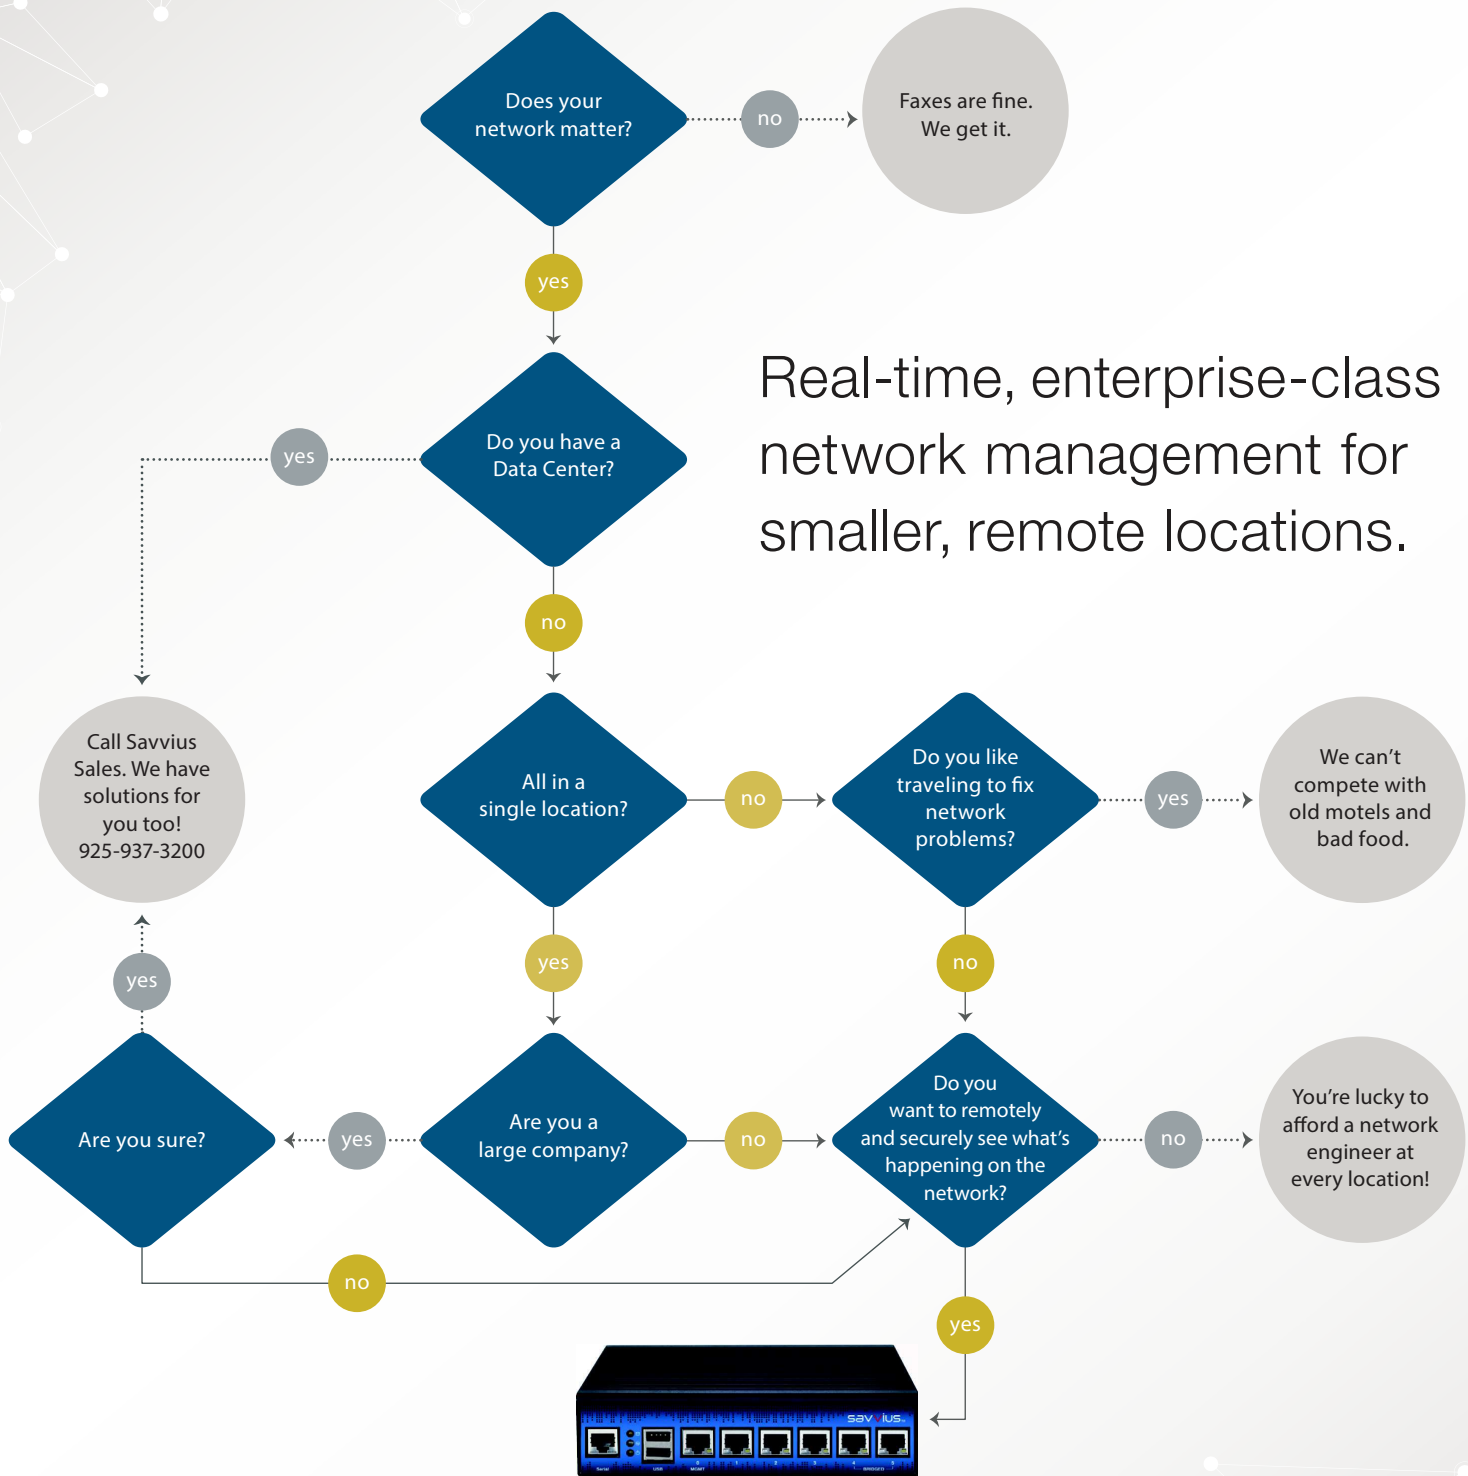

Do you need Visibility-as-a-Service?

Real-time, enterprise-class network management for smaller, remote locations.

You need Savvius Insight

Mini appliance. Mini price. Maximum network visibility.

Watch our demo: www.savvius.com/Insight_demo

About Savvius Insight

Savvius Insight is designed to give enterprise and midsize-business teams unsurpassed visibility into the performance and security of networks at remote locations including branch offices, warehouses, stores, and restaurants. Insight includes award-winning Omnippeek software for local or remote troubleshooting, or it may be deployed across large numbers of widely-distributed locations, centralizing network monitoring and troubleshooting to enhance service levels and decrease costs.